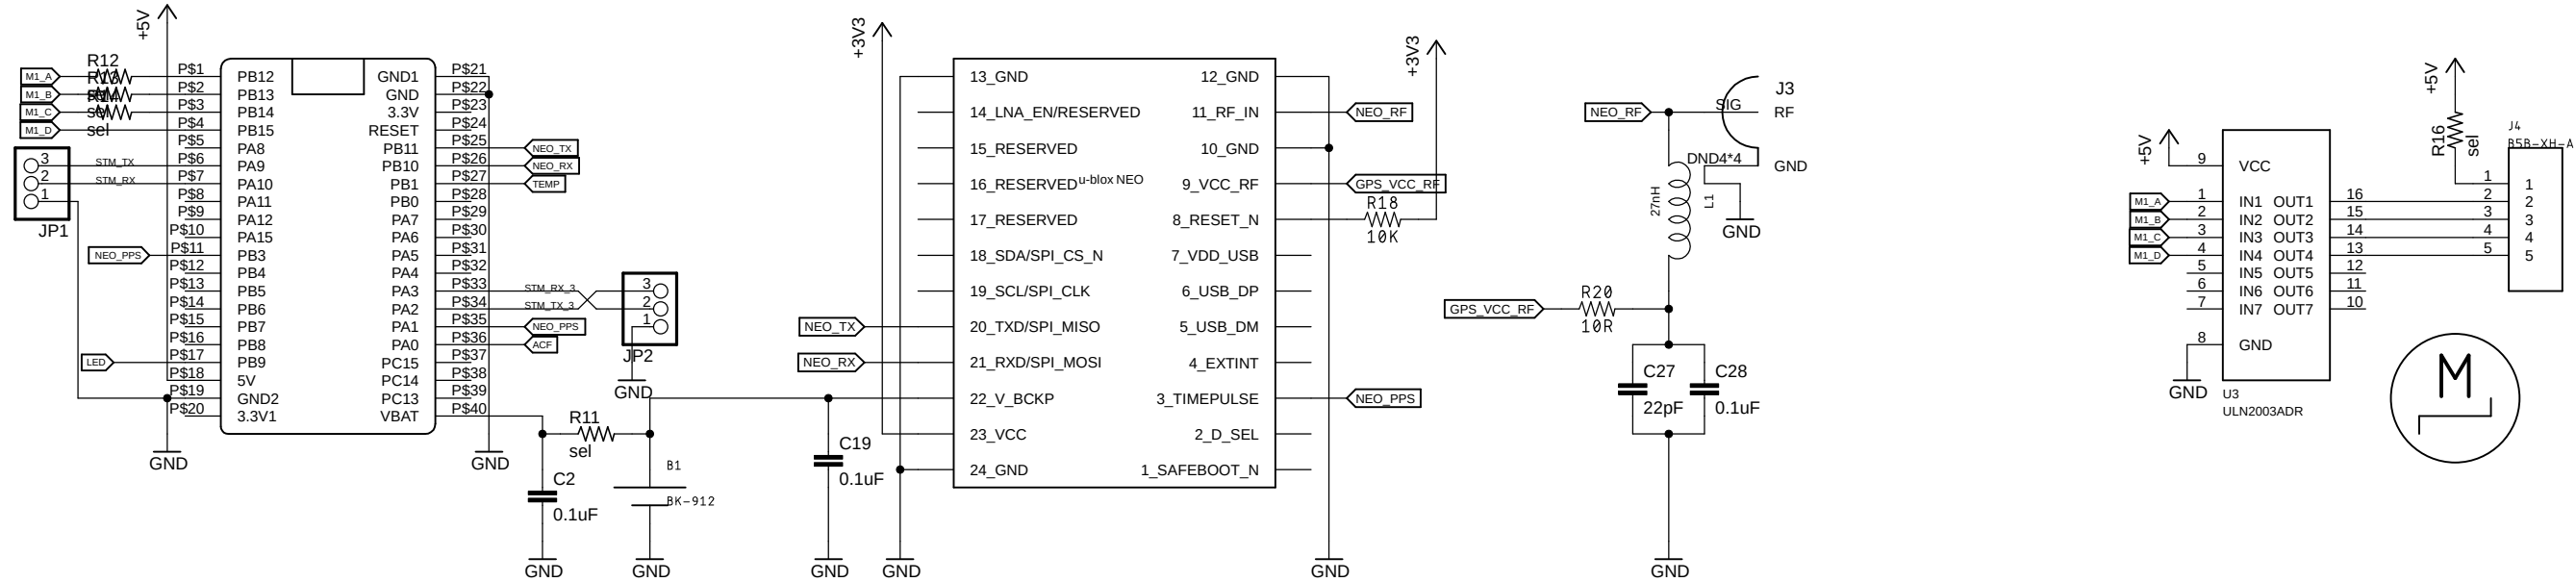

# Grid Frequency Meter

STM32F103 Blue Pill

GPS

Bias-T

Stepper Driver

AC Input

Protection

AC to DC

Zero-crossing Detector

3V3 LDO

Bypass Cap

Indicator LEDs