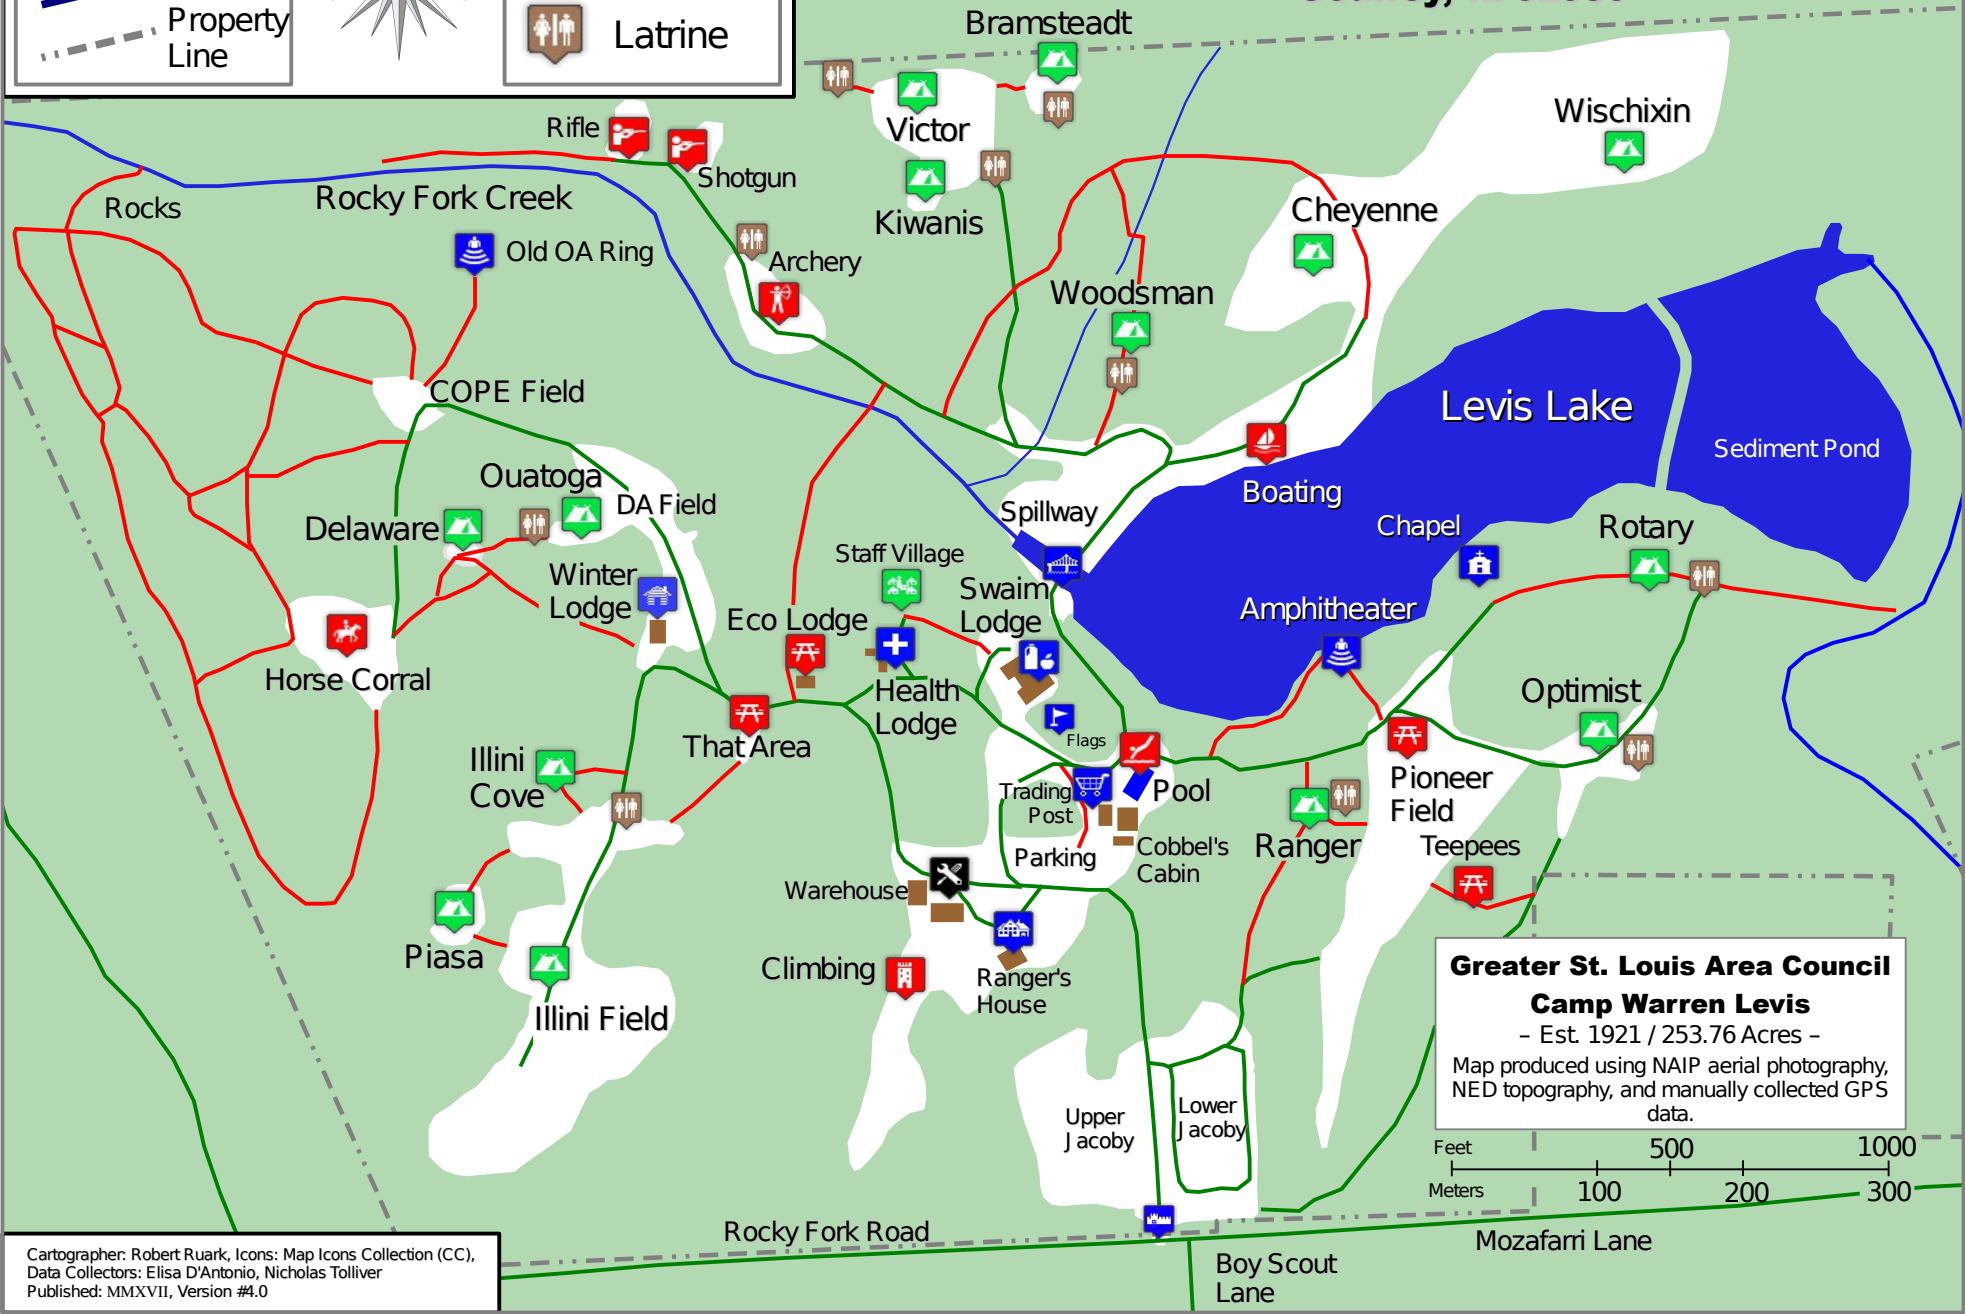

Camp Warren Levis

5500 Boy Scout Lane
Godfrey, IL 62035

	Road		Program
	Trail		Camping
	Creek		Latrine
	Property Line		

Greater St. Louis Area Council
Camp Warren Levis
 - Est. 1921 / 253.76 Acres -
 Map produced using NAIP aerial photography,
 NED topography, and manually collected GPS
 data.

Cartographer: Robert Ruark, Icons: Map Icons Collection (CC),
 Data Collectors: Elisa D'Antonio, Nicholas Tolliver
 Published: MMXVII, Version #4.0