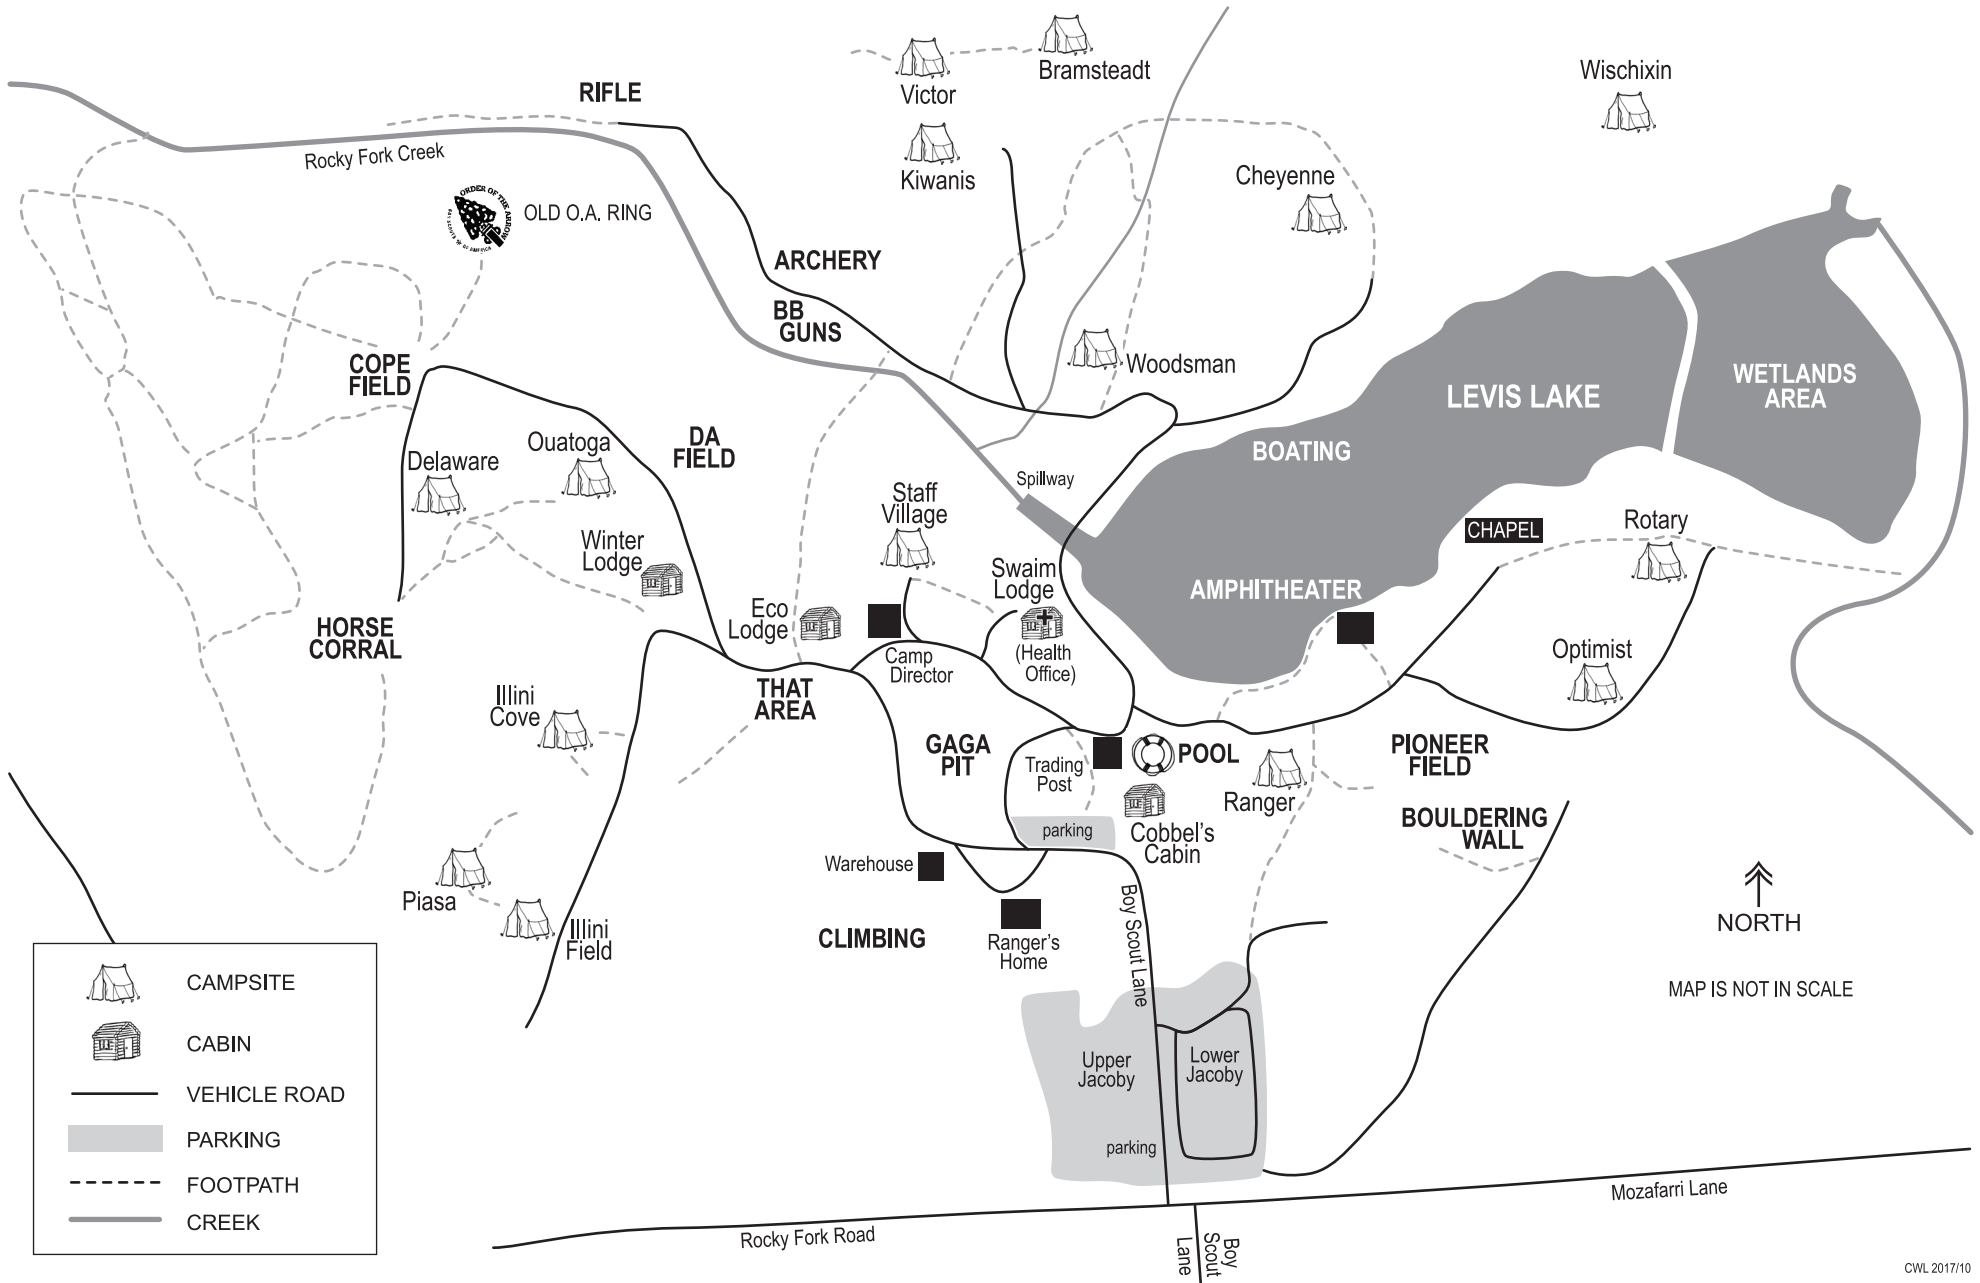

CAMP WARREN LEVIS

	CAMPSITE
	CABIN
	VEHICLE ROAD
	PARKING
	FOOTPATH
	CREEK

MAP IS NOT IN SCALE