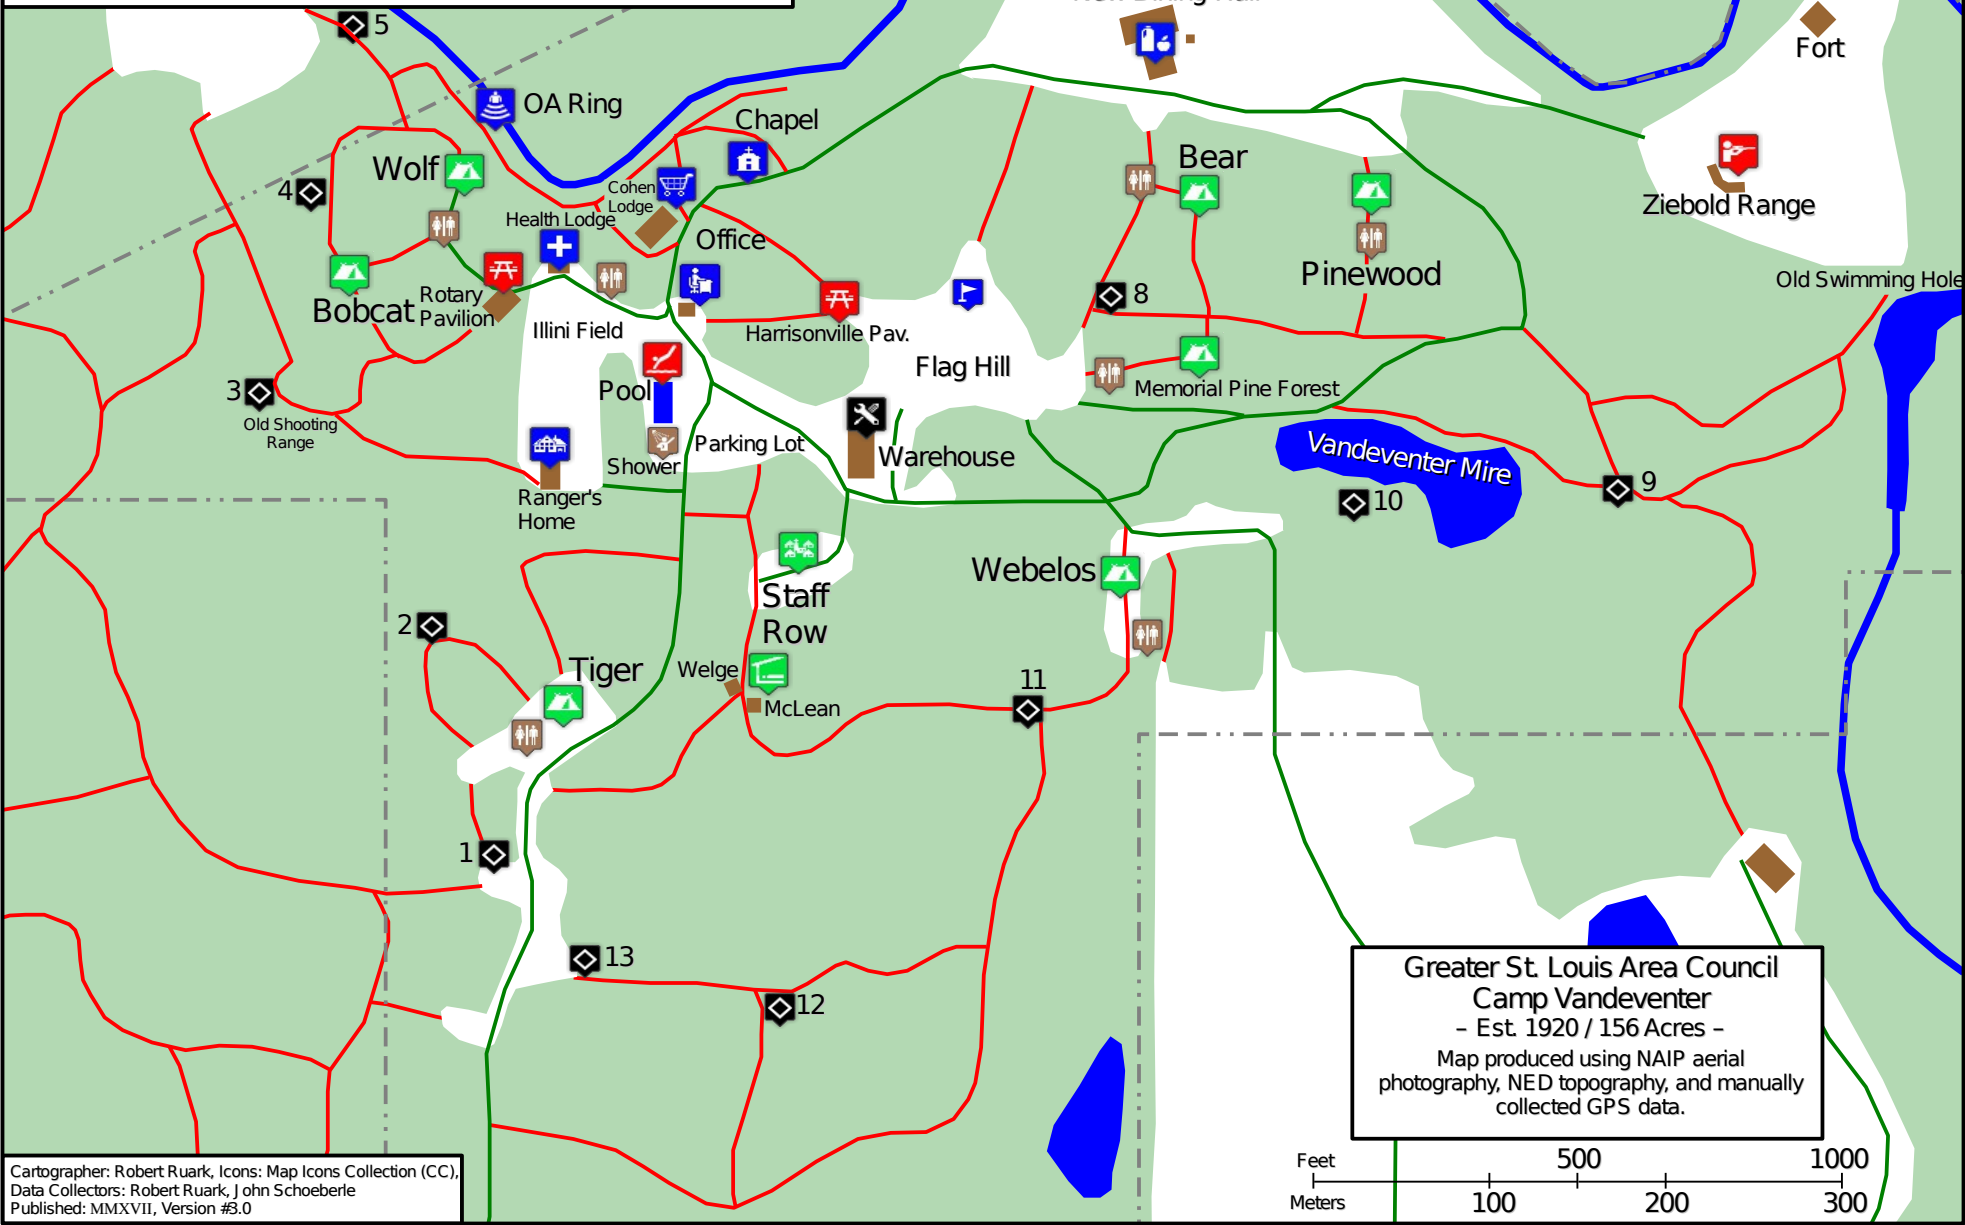

-  Road
-  Trail
-  Creek
-  Property Line

-  Program
-  Camping
-  Latrine

# Camp Vandeventer

3463 Trout Camp Road  
Waterloo, IL 62298

Greater St. Louis Area Council  
Camp Vandeventer  
- Est. 1920 / 156 Acres -  
Map produced using NAIP aerial  
photography, NED topography, and manually  
collected GPS data.

Cartographer: Robert Ruark, Icons: Map Icons Collection (CC),  
Data Collectors: Robert Ruark, John Schoeberle  
Published: MMXVII, Version #3.0